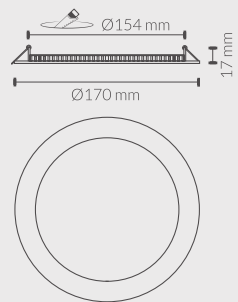

12W DIMABLE

12W REGULÁVEL

DIM (Downlight Led Dimable / Downlight Led Regulável)

201200CW + DIM = 201200CWDIM

DOWNLIGHT LED DIMABLE

DOWNLIGHT LED REGULÁVEL

200/250 VAC	180°	IK 06	CRI >80	-20°/50°	IP 20
30000 HRS	25000 ON/OFF	PF 0,9	REGULABLE	TRIAC	ALUMINIO

85/265 VAC	180°	IK 06	CRI >80	-20°/50°	IP 20	30000 HRS	25000 ON/OFF	PF 0,5	NO REGULABLE	ALUMINIO	ALUMINIO