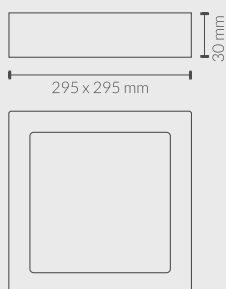

24W

462400CW	6000 K	2100 Lm	B
462400NW	4500 K	2040 Lm	B
462400WW	3000 K	1992 Lm	B

DOWNLIGHT LED DIMABLE
DOWNLIGHT LED REGULÁVEL

- 200/250 VAC
- 180°
- IK 06
- CRI >80
- -20°/50°
- IP 20
- 30000 HRS
- 25000 ON/OFF
- PF 0,9
- REGULABLE
- TRIAC
- ALUMINIO

24W DIMABLE
24W REGULÁVEL

DIM (Downlight Led Dimable / Downlight Led Regulável)

462400CW + DIM = 462400CWDIM

- 85/265 VAC
- 180°
- IK 06
- CRI >80
- -20°/50°
- IP 20
- 30000 HRS
- 25000 ON/OFF
- PF 0,5
- NO REGULABLE
- ALUMINIO
- □