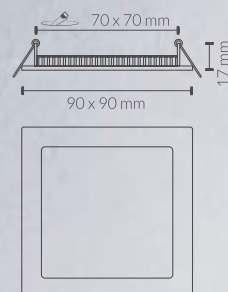

DOWNLIGHT LED DIMABLE
DOWNLIGHT LED REGULÁVEL

24W DIMABLE 24W REGULÁVEL

DIM (Downlight Led Dimable / Downlight Led Regulável)

202400CW + DIM = 202400CWDIM

DOWNLIGHT LED CUADRADO
DOWNLIGHT LED QUADRADO

5W

440500CW	6000 K	400 Lm	B
440500NW	4500 K	388 Lm	B
440500WW	3000 K	375 Lm	B