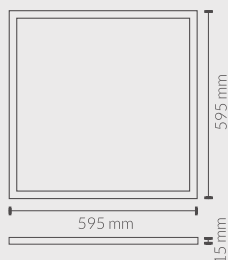

MARCO LUMINOSO 60x60 cm
ARO LUMINOSO LED 60X60 cm

SMD4014

Opcional: DRIVER 110 VAC
Opcional: DRIVER 110 VAC

40W

626040CW	5700 K	4000 Lm
626040NW	4000 K	3920 Lm

MARCO LUMINOSO 60x60 cm
C/ KIT DE EMERGENCIA

ARO LUMINOSO LED 60X60 cm
C/ KIT DE EMERGÊNCIA

SMD4014

KIT DE EMERGENCIA
KIT DE EMERGÊNCIA

Potencia <i>Potência</i>	4W
Luminosidad <i>Luminosidade</i>	400 Lm
Autonomía <i>Autonomia</i>	90 min

Función <i>Função</i>	No permanente <i>Não permanente</i>
Batería <i>Bateria</i>	Li-on 3.7v 2500mAh

40W

626040CWK	5700 K	4000 Lm
626040NWK	4000 K	3920 Lm

Opcional: DRIVER 110 VAC
Opcional: DRIVER 110 VAC