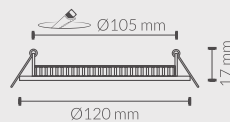

C Cromo Mate / Matte Chrome