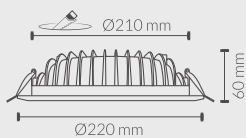

- 100/265 VAC
- 120°
- IK 06
- CRI >80
- -20°/50°
- IP 20
- 40000 HRS
- 35000 ON/OFF
- PF 0,9
- NO REGULABLE
- ALUMINIO
- 0,72 kg
- □