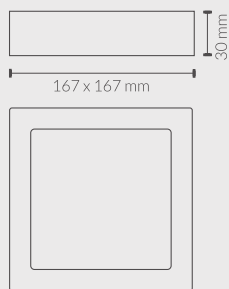

DOWNLIGHT LED CUADRADO
DOWNLIGHT LED QUADRADO

12W

461200CW	6000 K	960 Lm	B
461200NW	4500 K	930 Lm	B
461200WW	3000 K	900 Lm	B
461230CW	6000 K	960 Lm	C
461230NW	4500 K	930 Lm	C
461230WW	3000 K	900 Lm	C

DOWNLIGHT LED DIMABLE
DOWNLIGHT LED REGULÁVEL

12W DIMABLE
12W REGULÁVEL

DIM (Downlight Led Dimable / Downlight Led Regulável)

461200CW + DIM = 461200CWDIM