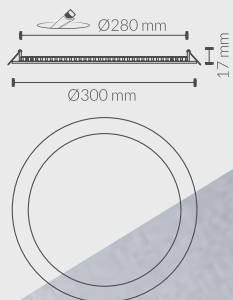

DOWNLIGHTS LED EMPOTRABLES

DOWNLIGHTS LED DE ENCASTRAR

DOWNLIGHT LED REDONDO DOWNLIGHT LED REDONDO

24W

202400CW	6000 K	2100 Lm	B
202400NW	4500 K	2040 Lm	B
202400WW	3000 K	1992 Lm	B
202430CW	6000 K	2100 Lm	C
202430NW	4500 K	2040 Lm	C
202430WW	3000 K	1992 Lm	C