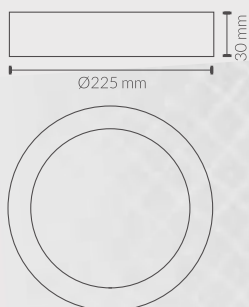

DOWNLIGHT LED REDONDO
DOWNLIGHT LED REDONDO

18W

261800CW	6000 K	1600 Lm	B
261800NW	4500 K	1540 Lm	B
261800WW	3000 K	1480 Lm	B
261830CW	6000 K	1600 Lm	C
261830NW	4500 K	1540 Lm	C
261830WW	3000 K	1480 Lm	C