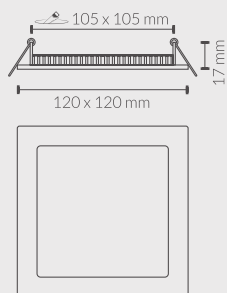

DOWNLIGHT LED CUADRADO

DOWNLIGHT LED QUADRADO

6W

440600CW	6000 K	480 Lm	B
440600NW	4500 K	465 Lm	B
440600WW	3000 K	450 Lm	B
440630CW	6000 K	480 Lm	C
440630NW	4500 K	465 Lm	C
440630WW	3000 K	450 Lm	C

C Cromo Mate / Matte Chrome

6W DIMABLE

6W REGULÁVEL

DIM (Downlight Led Dimable / Downlight Led Regulável)

440600CW + DIM = 440600CWDIM

DOWNLIGHT LED DIMABLE
DOWNLIGHT LED REGULÁVEL