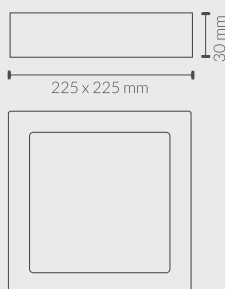

DOWNLIGHT LED CUADRADO DOWNLIGHT LED QUADRADO

18W

461800CW	6000 K	1600 Lm	B
461800NW	4500 K	1540 Lm	B
461800WW	3000 K	1480 Lm	B
461830CW	6000 K	1600 Lm	C
461830NW	4500 K	1540 Lm	C
461830WW	3000 K	1480 Lm	C

18W DIMABLE 18W REGULÁVEL

DIM (Downlight Led Dimable / Downlight Led Regulável)

461800CW + DIM = 461800CWDIM

DOWNLIGHT LED DIMABLE DOWNLIGHT LED REGULÁVEL

200/250 VAC	180°	IK 06	CRI >80	-20°/50°	IP 20
30000 HRS	25000 ON/OFF	PF 0,9	REGULABLE	TRIAC	ALUMINIO

85/265 VAC	180°	IK 06	CRI >80	30000 HRS	25000 ON/OFF	-20°/50°	IP 20	PF 0,5	NO REGULABLE	ALUMINIO