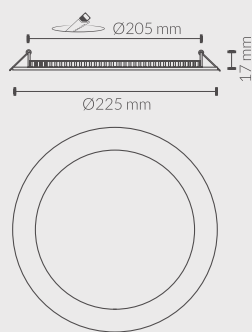

DOWNLIGHT LED REDONDO
DOWNLIGHT LED REDONDO