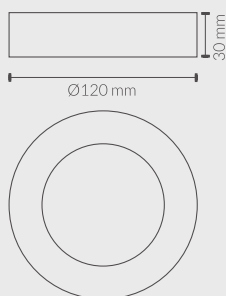

60 DOWNLIGHTS LED SUPERFICIE

DOWNLIGHTS LED SUPERFÍCIE

DOWNLIGHT LED REDONDO

DOWNLIGHT LED REDONDO

6W

260600CW	6000 K	480 Lm	B
260600NW	4500 K	465 Lm	B
260600WW	3000 K	450 Lm	B
260630CW	6000 K	480 Lm	C
260630NW	4500 K	465 Lm	C
260630WW	3000 K	450 Lm	C