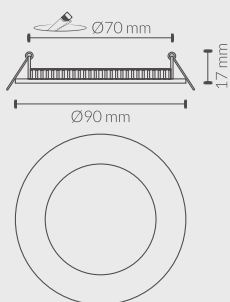

5W DIMABLE 5W REGULÁVEL

DIM (Downlight Led Dimable / Downlight Led Regulável)

200500CW + DIM = 200500CWDIM