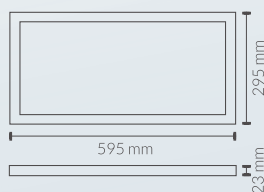

PANEL LED SUPERFICIE SLIM
CCT SWITCH CONTROL
PAINEL LED DE SUPERFÍCIE SLIM
CCT SWITCH CONTROL

SMD4014

MONTAJE EN SUPERFICIE
SUPORTE DE SUPERFÍCIE