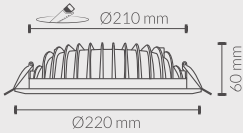

DOWNLIGHT LED COB
DOWNLIGHT LED COB

30W

223000CW	6000 K	3300 Lm	B
223000NW	4500 K	3150 Lm	B

- 100/265 VAC
- 120°
- IK 06
- CRI >80
- -20°/50°
- IP 20
- 40000 HRS
- 35000 ON/OFF
- PF 0,9
- NO REGULABLE
- ALUMINIO
- 0,72 kg